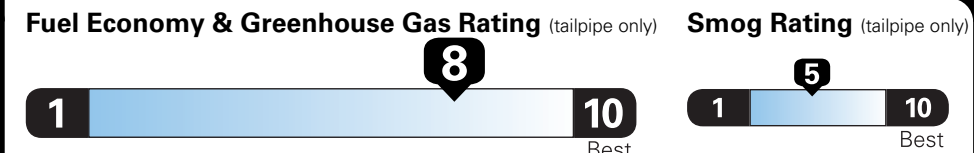

Fuel Economy and Environment

Compact Cars range from 14 to 107 MPG. The best vehicle rates 136 MPGe.

You save \$2,000
 in fuel costs over 5 years compared to the average new vehicle.

Annual fuel cost \$950