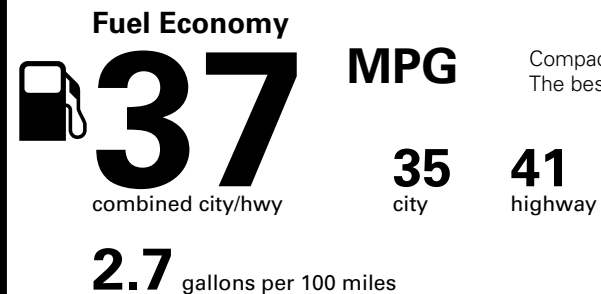

Fuel Economy and Environment

Compact Cars range from 14 to 107 MPG. The best vehicle rates 136 MPGe.

You save \$2,000
 in fuel costs over 5 years compared to the average new vehicle.

Annual fuel cost \$950